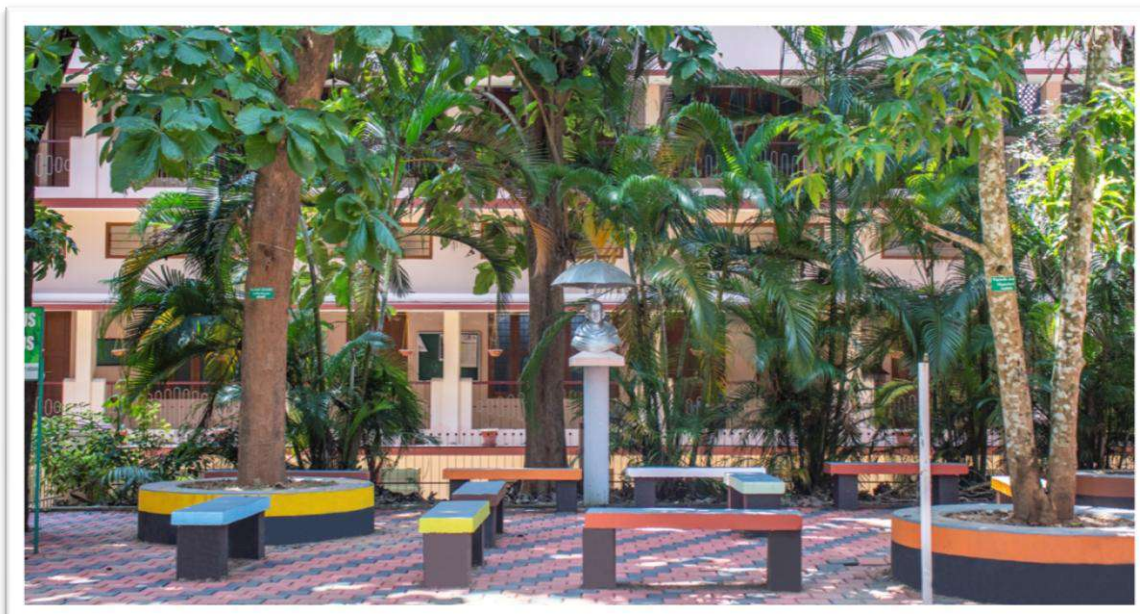

Promotion of Mental Well-being

Facilities for Mental Well-being

College provides the following facilities for the mental well-being of our students and staffs.

- Yoga
- College Chapel
- Counselling facility
- Various parks

YOGA

COLLEGE CHAPEL

BUTTERFLY PARK

CHAVARA PARK

SUN BEAM GARDEN

Prof. (Dr.) Ison V. Vanchipurackal
Principal
Kuriakose Elias College, Mannanam
Mannanam P.O., Kottayam - 686 561