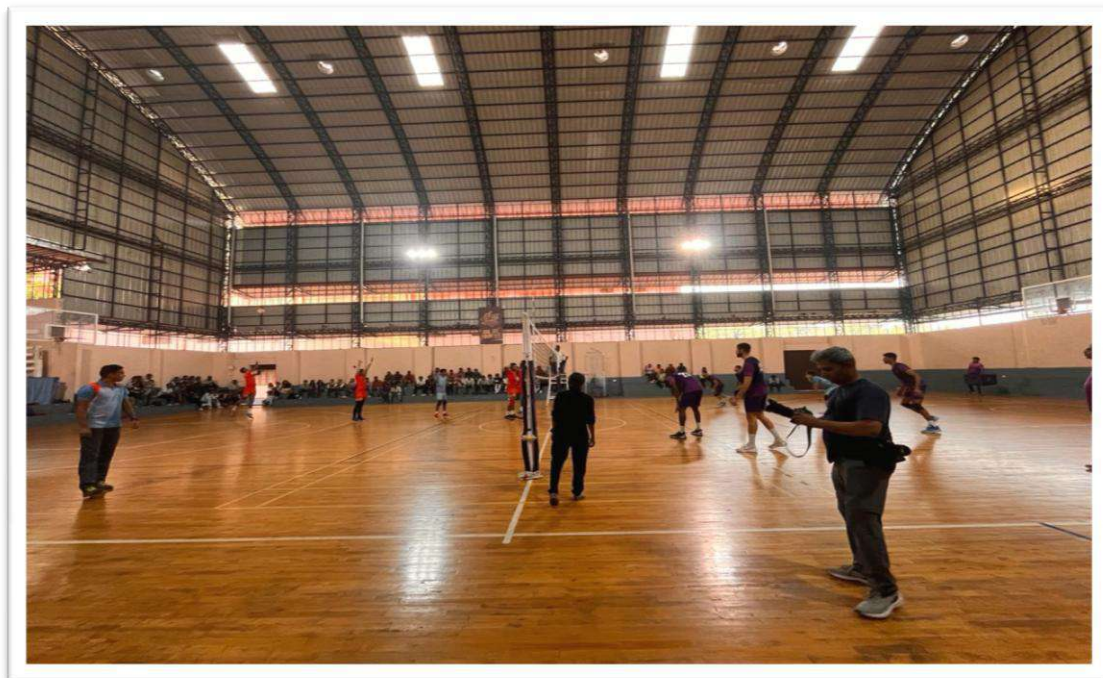

Sports Facilities

4.1.1. SPORTS FACILITY

Our institution provides adequate infrastructural facilities for indoor and outdoor games. We have well-maintained courts for outdoor games like badminton, volleyball, football, basketball, and cricket. We also have a well-maintained indoor stadium with the state-of-the-art facilities. The area of Indoor Stadium with multipurpose games is 905.20 square meters. We also have a facility for 200 meters track.

<i>Sl. No</i>	<i>Facility</i>	<i>Size/ Area</i>
1	Volleyball Court	18 m x 9 m 162 sq. m
2	Basketball Court	28 m x 15 m 420 sq. m
3	Football pitch	90 m x 45 m 4050 sq. m
4	200 meters track	90 m x 50 m 4500 sq. m
5	Indoor Stadium with multi-purpose wooden flooring court	905.20 sq. m
6	Wrestling Mat	12 x 12 m Diameter
7	Handball Court	40 m x 20 m 800 sq. m
8	Kabaddi Court	12.5 m x 10m 125 sq. m
9	Kho- Kho Court	29 m x 16 m

MEN'S SPORTS HOSTEL

Sports hostels under the aegis of the Sports Council of Kerala are also functioning in the campus.

MULTI PURPOSE INDOOR SPORTS STADIUM

BASKET BALL

VOLLEYBALL

CRITERION 4.1.1. Sports Facility