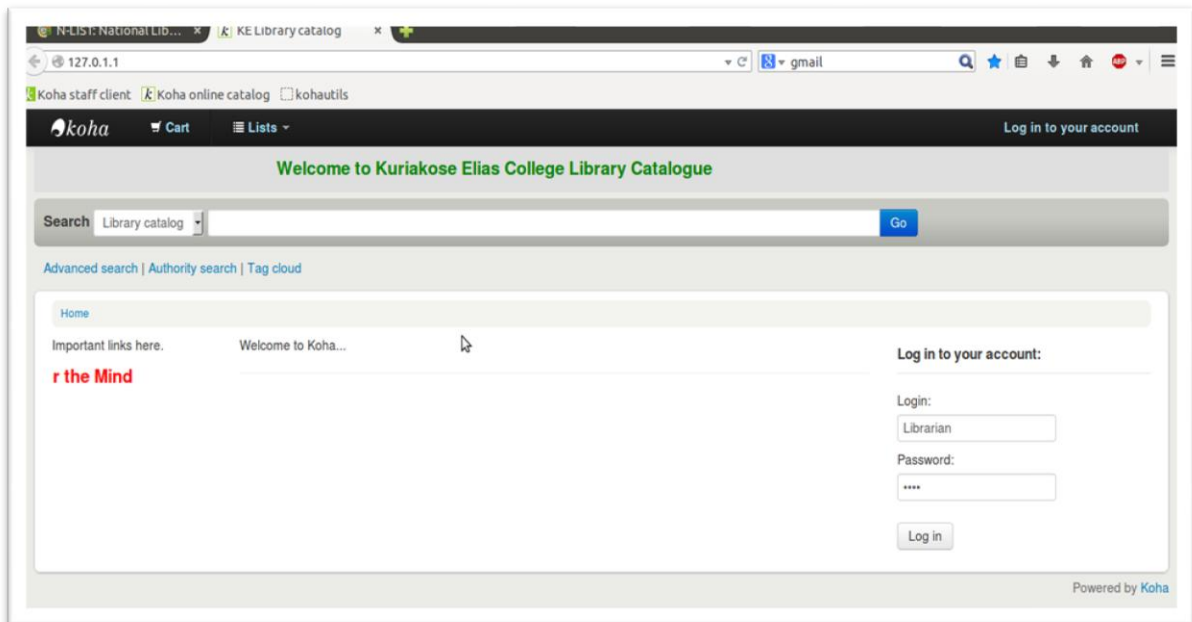

LOGIN INTERFACE

BARCODE SCANNER AND READER

SEARCH INTERFACE

SEARCH OUT

3 result(s) found for 'kw,wrld: 43058' in KE Library Catalog.

Results	Location
<p>1. Ningal enne Feministakki ** by Nirmala. Material type: Book Publisher: Kottayam ; D C Books ; 2011 Description: 67p. Holds Edit record Edit items</p>	<p>1 item, 1 available: Kuriakose Elias College Library [8M3 NIR] (1) Books</p>
<p>2. Organizational Behaviour by Robins; "Stephen P., etc". Material type: Book; Format: print; Literary form: not fiction Publisher: Delhi ; Dorling Kindersely ; 2010 Description: 782p. Edition: 13th Holds Edit record Edit items</p>	<p>1 item, 1 available: Kuriakose Elias College Library [158.7 ROB] (1) Books</p>
<p>3. Introduction to disaster Management by Moh; Sathish. Material type: Book; Format: print; Literary form: not fiction Holds Edit record Edit items</p>	<p>1 item, 1 available: Kuriakose Elias College Library [351.754 MOD] (1) Books</p>