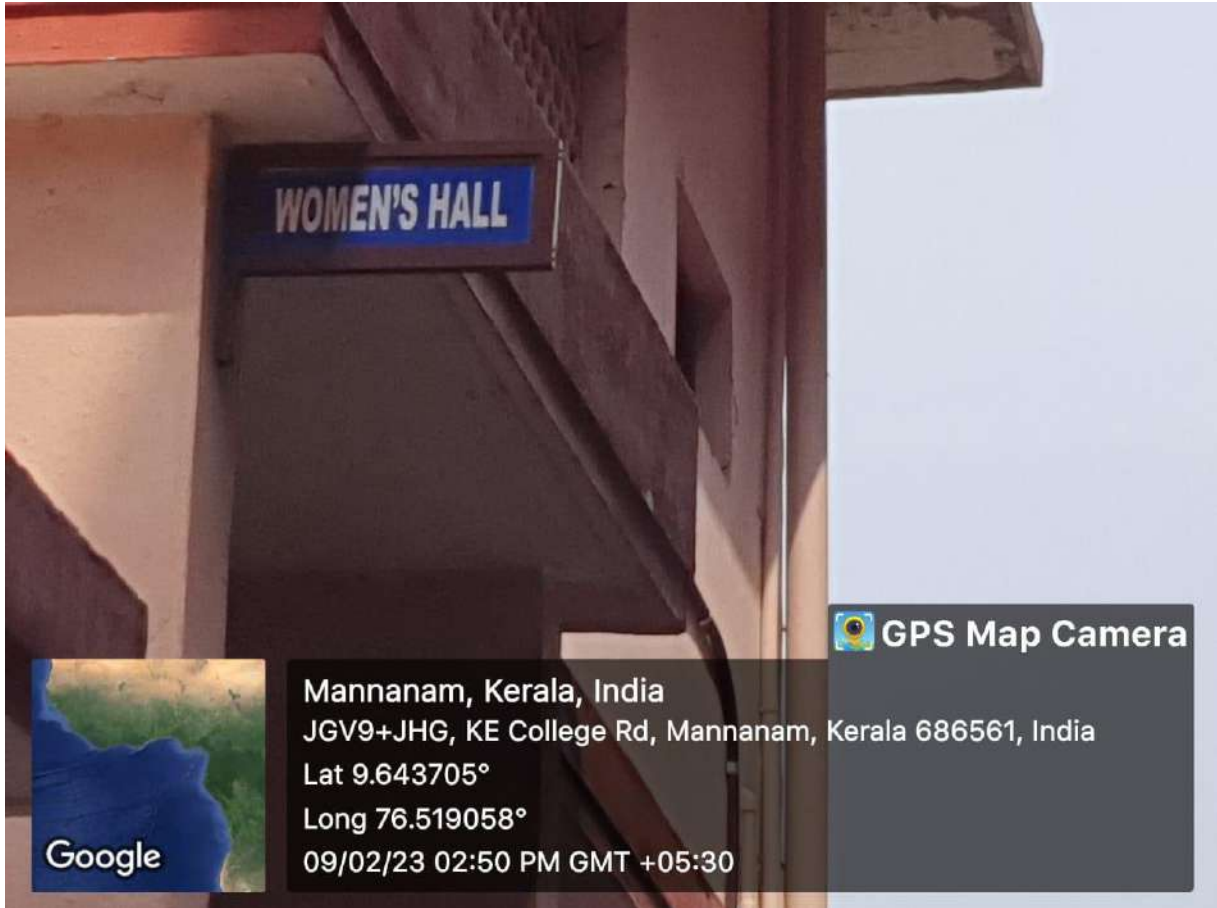

KURIAKOSE ELIAS COLLEGE MANNANAM

Affiliated to Mahatma Gandhi University, Kottayam
www.kecollege.ac.in | kecollegemnm@gmail.com

Criterion - VII

7.1.1

Institution provide the special facilities for gender equity on campus- facilities for women

REST ROOM FOR WOMEN

SICK AREA INSIDE THE WOMEN'S HALL

REST AREA FOR WOMEN

GPS Map Camera

Mannanam, Kerala, India
JGV9+PQF, Mannanam, Kerala 686561, India
Lat 9.644123°
Long 76.519262°
09/02/23 02:57 PM GMT +05:30